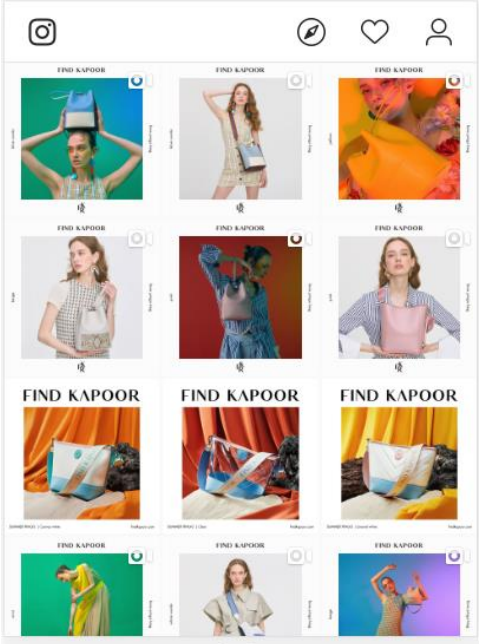

Assortment- ASIA

MERIMIES